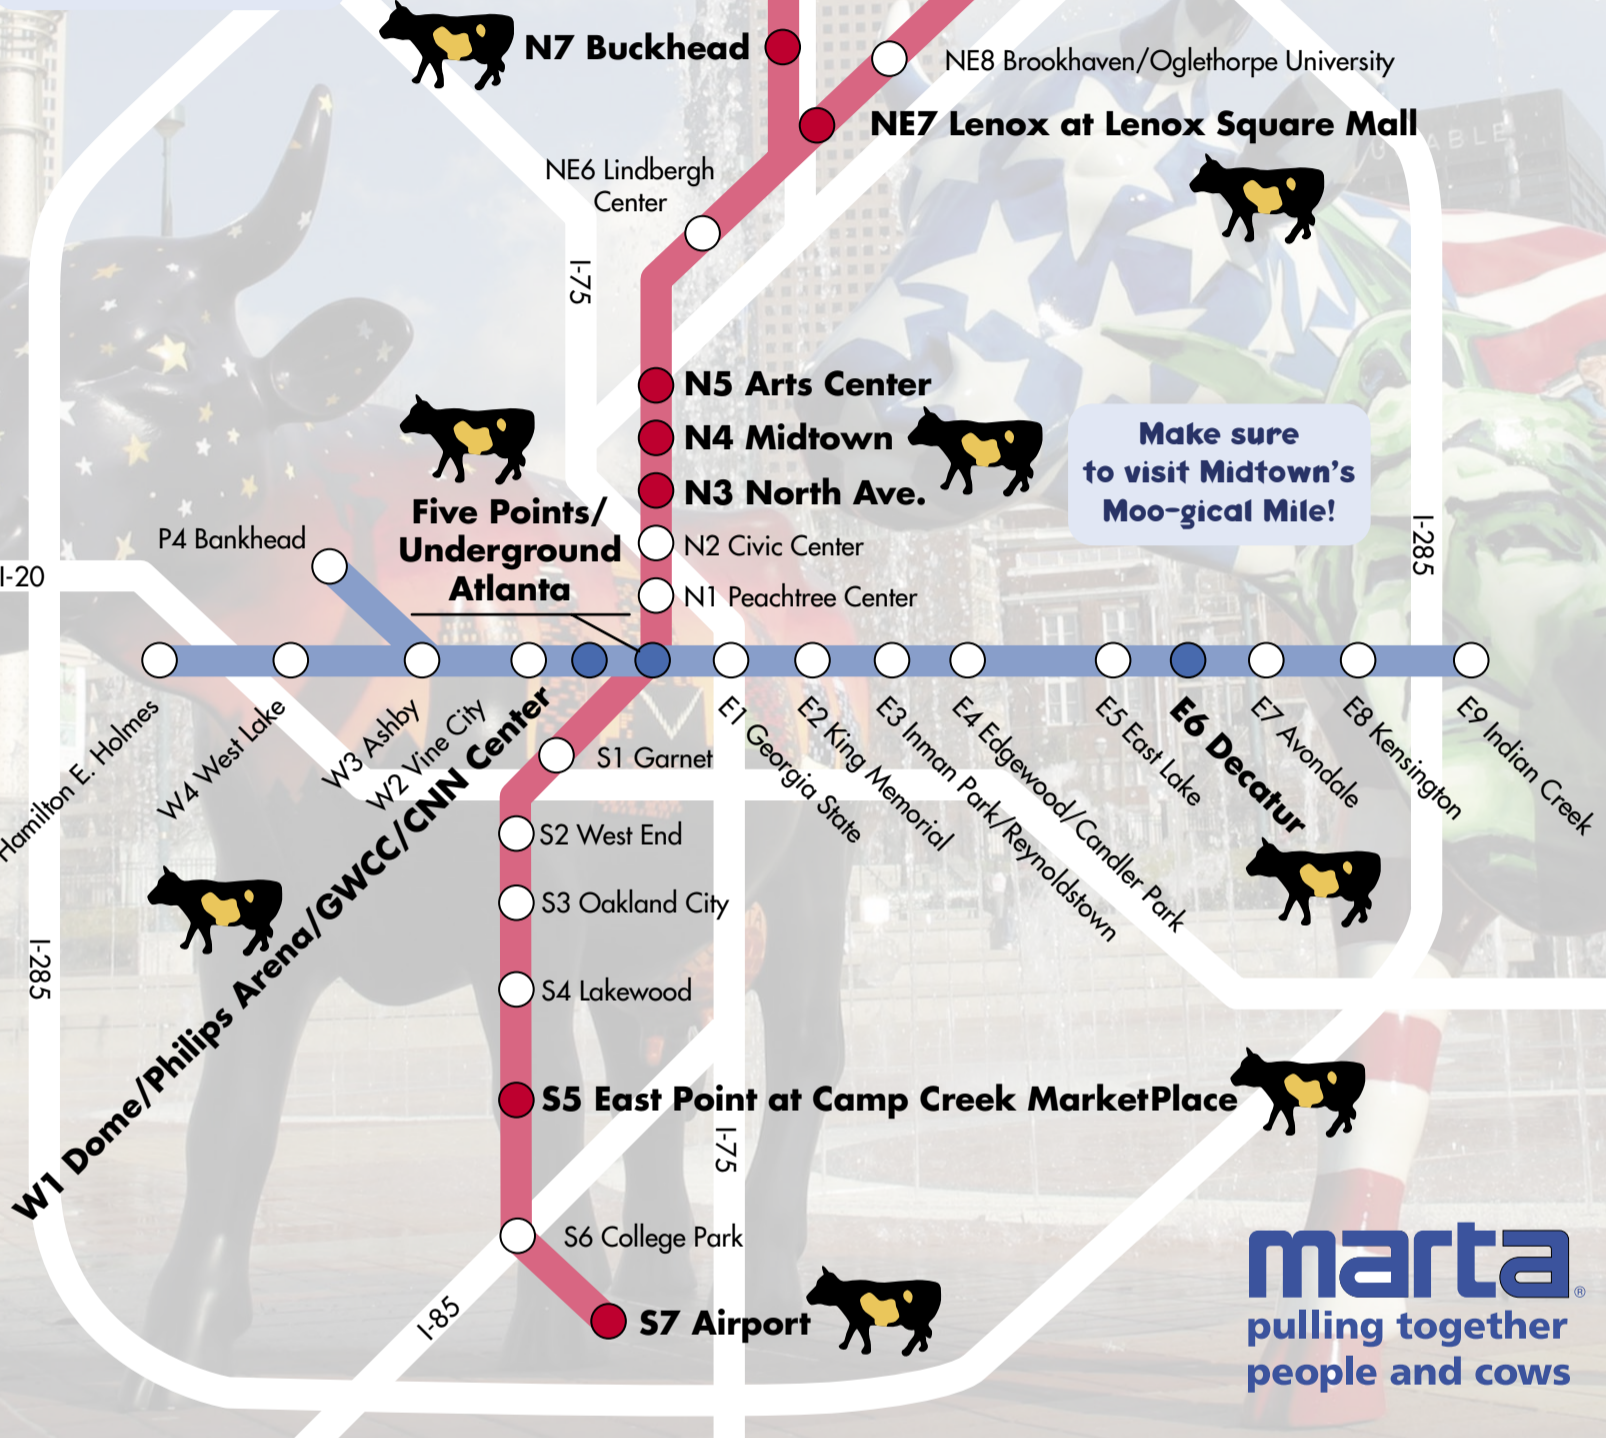

Marietta Square

From Atlanta:
Take I-75N to exit 263.
Follow west bound to Marietta. This road becomes South Marietta PKWY 120 Loop.
Follow west to Atlanta Street, turn right.
Marietta Square is 2 blocks ahead.

Alpharetta Andretti Speed Lab

From Atlanta:
Take I-85N to GA-400N to Exit 8 toward Roswell.
Take a left onto Mansell Road. Turn right at Alpharetta HWY 9.
Andretti Speed Lab is 1 block up on the left.

Foothills Shopping Center at Big Canoe

From Atlanta:
Take I-85N to GA-400N.
Left on HWY 53.
Shopping Center is on corner of Steve Tate HWY and HWY 53.

MARTA is the best way to see all the cows. The majority of which are within walking distance of MARTA stops.

Six Flags

From Atlanta:
Take I-20 West to the Six Flags exit.

Visit the website for the exact locations and special surprise locations of the cows
www.cowparadeatlanta.com

Due to the public nature of the exhibit the cows may be moo-ved between locations, retrieved to the Cow Hospital at Underground Atlanta for damage repair or changed.

Make sure to visit Midtown's Moo-gical Mile!

Our Udderly Moovelous Sponsors

Make sure to see all the cows! Write the name of the cow next to each sponsor as you see them. You may download a complete checklist from our website www.cowparadeatlanta.com

Presenting Sponsor

Host Sponsor
McKenna Long & Aldridge

Corporate Partner
accenture

Media Sponsors

The Atlanta Journal-Constitution

Official Beverage
got milk?

Official Formal Wear Sponsor

Anony-moo-s

Camp Creek MarketPlace

Evelyn Ashley & Alan McKeon

GE Power Systems

Kartel Enterprises

Marietta Development Authority

Volunteers of CowParade Atlanta

The Community of Foothills at Big Canoe:

Elements

1st Stop Chevron

Foothills IGA

Harry Norman, Realtors

Huber Construction

notes: _____
_____
_____

There are 50 additional cows in the parade. Please visit our website for all locations and a complete checklist
www.cowparadeatlanta.com
Call the cow info line at
404.527.HERD

Souvenirs and collectible miniature cow reproductions are available at
www.cowmuseum.com